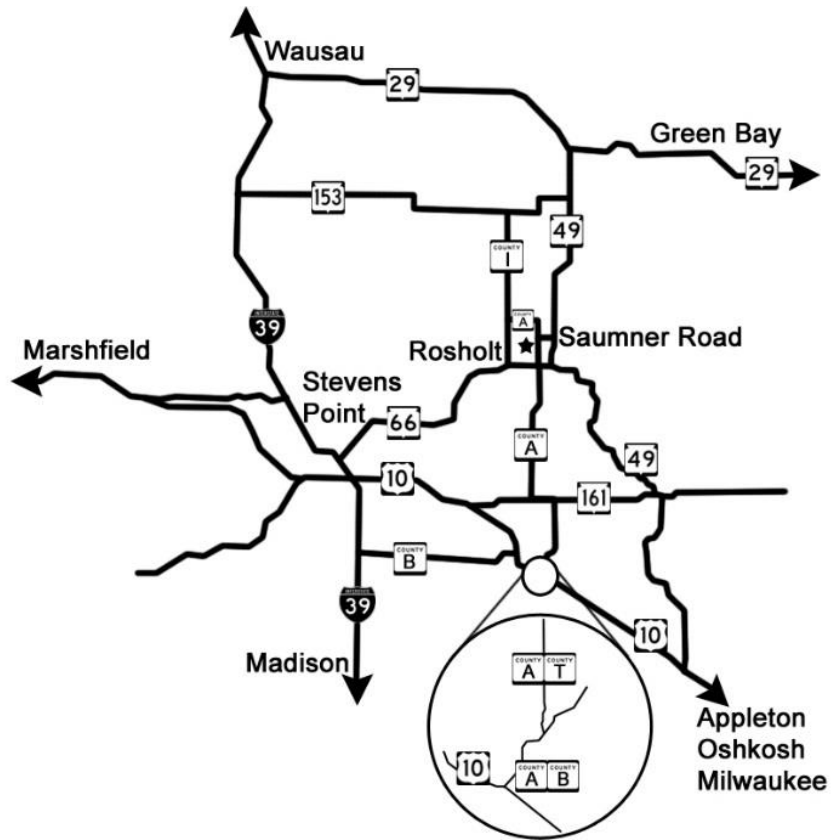

Wisconsin Lions Camp

Directions

Miles to Lions Camp

Antigo	41
Appleton	68
Beloit	172
Eau Claire	137
Green Bay	84
La Crosse	135
Madison	126
Milwaukee	154
Oshkosh	69
Stevens Point	17
Superior	271
Wausau	42

We are located in central Wisconsin outside the village of Rosholt, just 20 minutes from Stevens Point. If you use Google maps or other direction programs, the address to use is: 3834 County Road A, Rosholt, WI 54473. Any construction updates that we may know about will be posted on our website. The Wisconsin DOT at www.dot.wisconsin.gov documents real-time construction on major roads and highways.